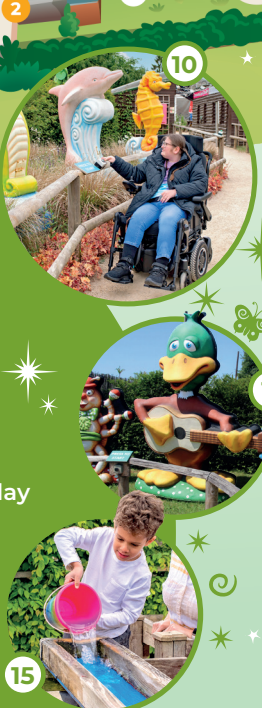

A wonderland of
Sensory Fun, Animals &
Adventure
Accessible for all!

Jack's Yard

1. Jack's Beanstalk
2. Bunny Hollow
3. Sandpit
4. Mother Goose's Garden Party
5. Mouse Town
6. Snow White Garden
7. Wishing Well
8. Rapunzel's Kingdom

Fairy Tale FARM

Wonderland

54. Giant Vegetable Patch
55. Touch Box
56. Bug Hotel
57. Willow Tunnel
58. Mad Hatter's Mud Kitchen
59. The Mad Hatter's Playground
60. Queen of Hearts Crazy Cues
61. Journey to Alice's Wonderland

Huff and Puff

34. Bird's Nest Swing
35. Wheelchair Swing
36. Snakes & Ladders Slide
37. Storybook Castle **NEW**
38. Combine Harvester
39. Giant Skittles
40. Rubber Duck Racing
41. Theatre, **COMING SOON** Toilets, Changing Places

Enchanted Walk

9. Fairytale Street
10. The Mermaid Garden
11. The Extinct Band
12. Sensory Garden
13. The Giant's Camera
14. Activity Panels
15. Niagara Falls Water Play
16. Giant Party Poppers
17. Dancing Fountains
18. Musical Chimes
19. Light Fountains
20. Musical House